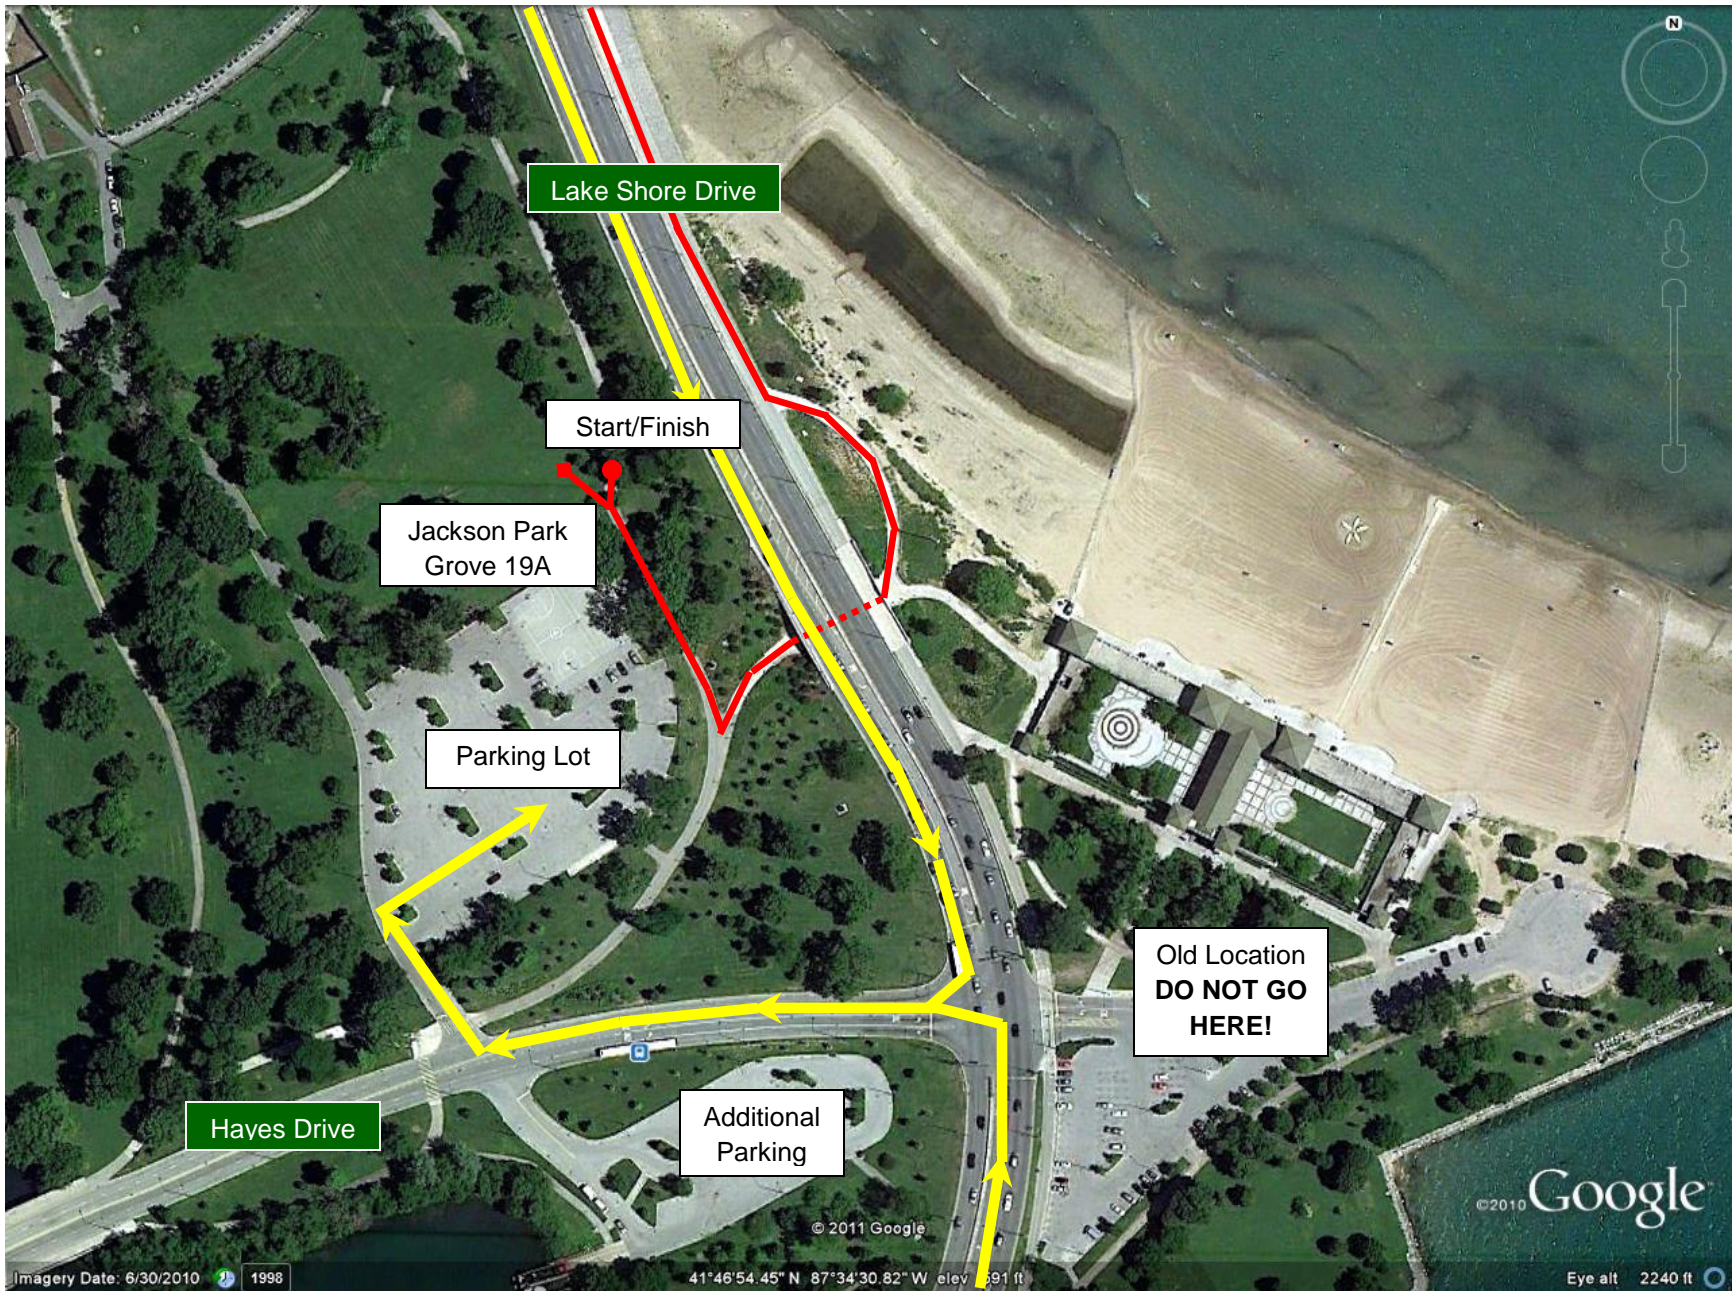

**CHICAGO LAKEFRONT 50/50 ULTRAMARATHONS
START/FINISH LOCATION – JACKSON PARK – GROVE #19A**

●— 50/50 Race Course

➔ Driving/Parking Directions