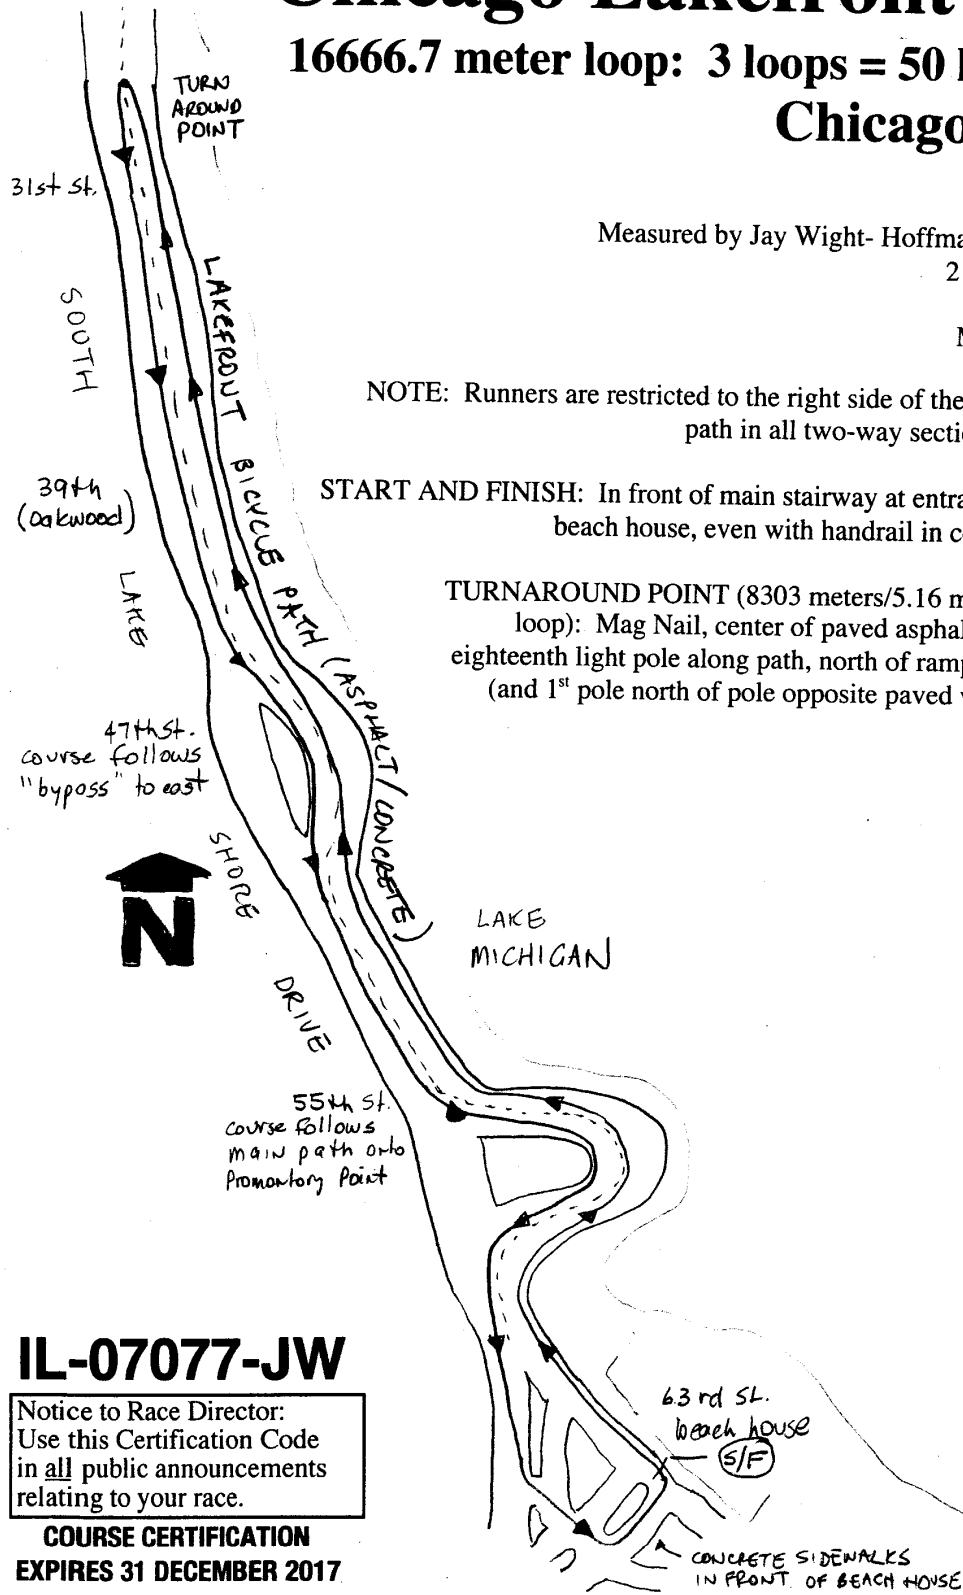

Chicago Lakefront 50/50

16666.7 meter loop: 3 loops = 50 kilometers
Chicago, Illinois

Measured by Jay Wight- Hoffman Estates, Illinois
21 September 2007

Map Not To Scale

NOTE: Runners are restricted to the right side of the center line of the path in all two-way sections of the course.

START AND FINISH: In front of main stairway at entrance to 63rd Street beach house, even with handrail in center of stairwell.

TURNAROUND POINT (8303 meters/5.16 miles from start of loop): Mag Nail, center of paved asphalt path, 33' NE of eighteenth light pole along path, north of ramp up to 31st Street (and 1st pole north of pole opposite paved walk east to lake)

IL-07077-JW

Notice to Race Director:
Use this Certification Code
in all public announcements
relating to your race.

**COURSE CERTIFICATION
EXPIRES 31 DECEMBER 2017**